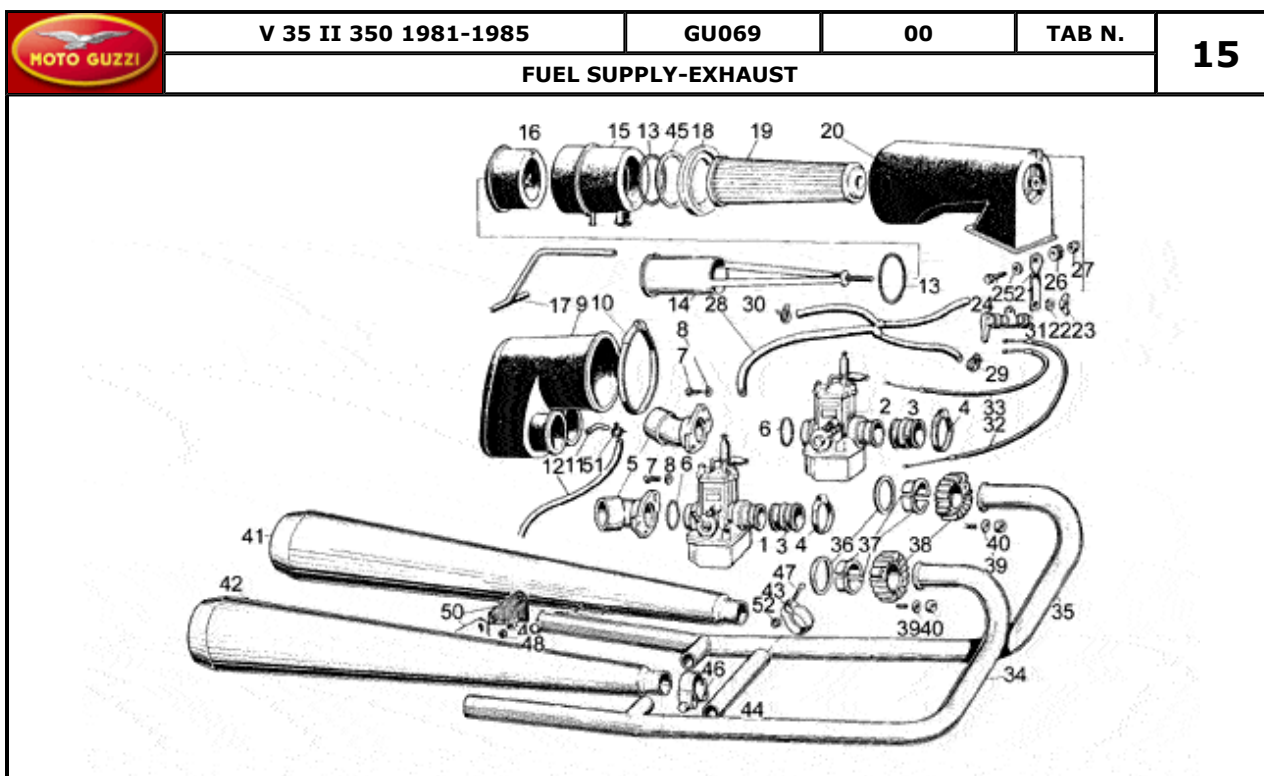

Pos.	Description	Year	I_M	Country	Version	Code	Q.ty	P.Cod.
1	Carburettor RH VHB 26 F	-	-	-	-	GU19112635	1	
2	Carburettor RH VHB 26 F	-	-	-	-	GU19112636	1	
3	Hose	-	-	-	-	GU19114320	2	
4	Hose clamp 32X52X8	-	-	-	-	GU93305032	4	
5	Manifold	-	-	-	-	GU19114400	2	
6	Gasket ring	-	-	-	-	GU90706315	2	
7	Screw	-	-	-	-	GU98054214	4	
8	Washer	-	-	-	-	GU95004205	4	
9	Intake manifold	-	-	-	-	GU19114300	1	
10	Hose clamp	-	-	-	-	GU93305092	1	
11	Pipe	-	-	-	-	GU17114650	1	
12	Rubber pipe 5X9	-	-	-	-	GU00823944050	1	
13	Gasket ring	-	-	-	-	GU90706552	2	
14	Air filter support	-	-	-	-	GU19155775	1	
15	Front hose	-	-	-	-	GU19156701	1	
16	Rear hose	-	-	-	-	GU19156900	1	
17	Breather pipe	-	-	-	-	GU19156001	1	
18	Ring	-	-	-	-	GU17113450	1	
19	Air filter	-	-	-	-	GU17113651	1	
20	Filter cover	-	-	-	-	GU17114050	1	
21	Plate	-	-	-	-	GU19114100	1	
22	Spring washer 5,3X10X0,5	-	-	-	-	GU95129100	1	
23	Nut	-	-	-	-	GU92670305	1	
24	Screw	-	-	-	-	GU98052222	1	
25	Washer 5,25x14x1,5	-	-	-	-	GU95100059	2	
26	Rubber spacer	-	-	-	-	GU91551085	1	
27	Nut	-	-	-	-	GU92630105	1	
28	Fuel pipe	-	-	-	-	GU29106500	1	
29	Hose clamp	-	-	-	-	GU61108400	2	
30	Hose clamp D9	-	-	-	-	GU61108500	2	
31	Starter	-	-	-	-	GU23133100	1	
32	Choke cable	-	-	-	-	GU19133500	1	
33	LH choke cable	-	-	-	-	GU19134000	1	
34	RH exhaust pipe	-	-	-	-	GU19120707	1