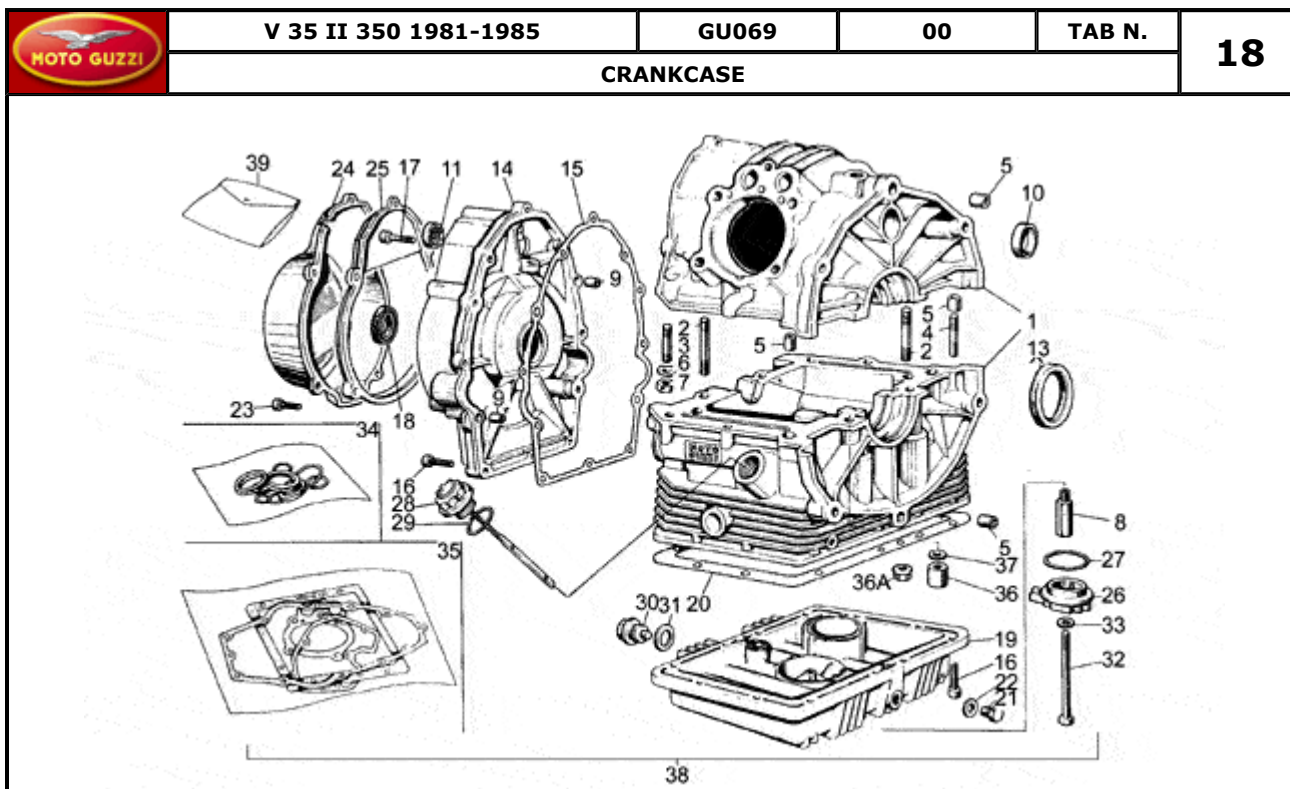

Pos.	Description	Year	I_M	Country	Version	Code	Q.ty	P.Cod.
1	Crankcase, blank	-	-	-	-	GU19000120	1	
2	Stud bolt	-	-	-	-	GU96451560	4	
3	Stud bolt	-	-	-	-	GU96451430	4	
4	Stud bolt	-	-	-	-	GU96508055	2	
5	Bush	-	-	-	-	GU19015020	4	
6	Spring washer 8x15x0,3	-	-	-	-	GU61270300	6	
7	Nut M8X1,25	-	-	-	-	GU92602208	6	
8	Union	-	-	-	-	GU19003800	1	
9	Bush 6,6x9x13	-	-	-	-	GU19002020	2	
10	Plug	-	-	-	-	GU19016320	1	
11	Gasket ring	-	-	-	-	GU90401530	1	
13	Gasket ring	-	-	-	-	GU90405367	1	
14	Timing system cover, blank	-	-	-	-	GU19001420	1	
15	Gasket	-	-	-	-	GU19001200	1	
16	Hex socket screw M6X25	-	-	-	-	GU98622325	22	
17	Screw M6X30	-	-	-	-	GU98620330	2	
18	Gasket ring 28x38x7	-	-	-	-	GU90402840	1	
19	Motor oil cup	-	-	-	-	GU19003502	1	
20	Gasket	-	-	-	-	GU19003602	1	
21	Oil level plug	-	-	-	-	GU95980214	1	
22	Gasket	-	-	-	-	GU10528900	1	
23	Screw M6X35	-	-	-	-	GU98620335	5	
24	Cover	-	-	-	-	GU27001636	1	
25	Flange	-	-	-	-	GU27001136	1	
26	Cover, blank	-	-	-	-	GU19003400	1	
27	O-ring	-	-	-	-	GU90706444	1	
28	Oil filler plug	-	-	-	-	GU19004920	1	
29	Gasket ring	-	-	-	-	GU90706282	1	
30	Oil unload plug	-	-	-	-	GU12003702	1	
31	Gasket 20,1x28x2	-	-	-	-	GU95100709	1	
32	Screw m8x90	-	-	-	-	GU98052490	1	
33	Gasket 8,25x15x1	-	-	-	-	GU12154200	1	
34	Oil seals - set	-	-	-	-	GU19999580	1